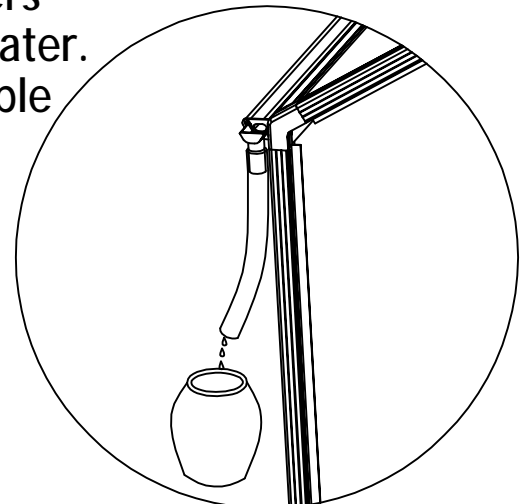

2. Easy and fast assembly.

3. The unique design allows the greenhouse to be easily extended at any stage in 2m long sections as detailed in the table below.

Item No. & Packing List

Specifications	Packing List				
	AL No.1	AL No.2	AL No.3	PC No.1	PC No.2
4M x 4M	1CTN <input type="checkbox"/>	1CTN <input type="checkbox"/>	1CTN <input type="checkbox"/>	1CTN <input type="checkbox"/>	2CTNS <input type="checkbox"/>
6M x 4M	1CTN <input type="checkbox"/>	1CTN <input type="checkbox"/>	2CTN <input type="checkbox"/>	1CTN <input type="checkbox"/>	3CTNS <input type="checkbox"/>
8M x 4M	1CTN <input type="checkbox"/>	1CTN <input type="checkbox"/>	3CTN <input type="checkbox"/>	1CTN <input type="checkbox"/>	4CTNS <input type="checkbox"/>
10M x 4M	1CTN <input type="checkbox"/>	1CTN <input type="checkbox"/>	4CTN <input type="checkbox"/>	1CTN <input type="checkbox"/>	5CTNS <input type="checkbox"/>
etc.	1CTN <input type="checkbox"/>	1CTN <input type="checkbox"/>	etc.	1CTN <input type="checkbox"/>	etc.

4. The Titan Series greenhouses include gutters and flexible downpipes to harvest the rainwater. You can also easily connect these to a suitable tank.

5. A steel base is not required as the aluminium base frame is fixed to the necessary concrete footings with the expansion bolts provided, alternatively you can easily secure it to a timber base with timber screws(not provided).