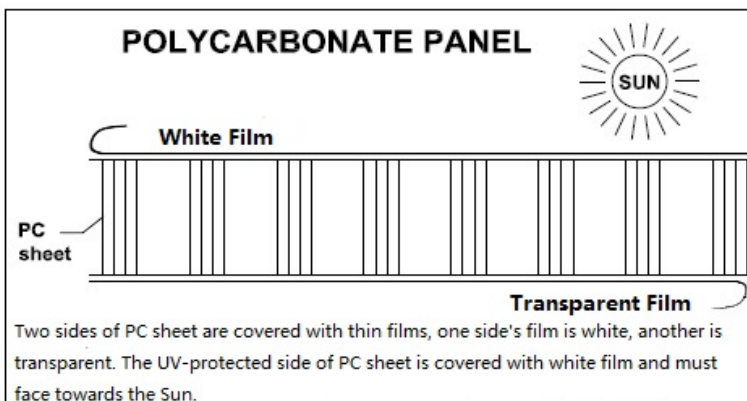

Automatic opener

7. Please ensure the roof vents are not installed into the end roof bays of the greenhouse as this is where you need the bracing.

8. Each Polycarbonate Panel comes with UV protected properties. Therefore, please ensure the white film is facing outward towards the sun (remove the film before installing into aluminium channel)