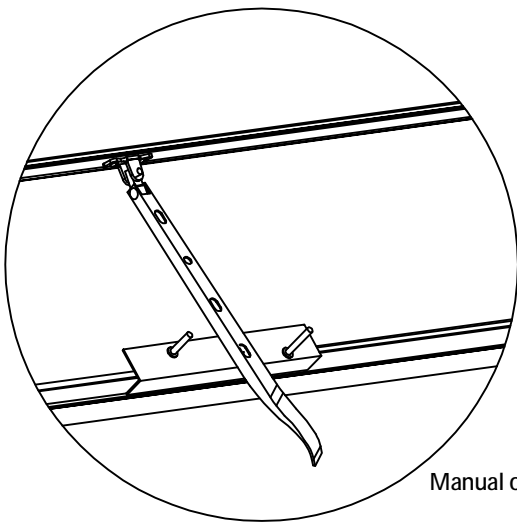

6. The Titan Series greenhouses come standard with Manual opening arms. Automatic openers can be purchased separately and fitted to any window vent.

Manual opener