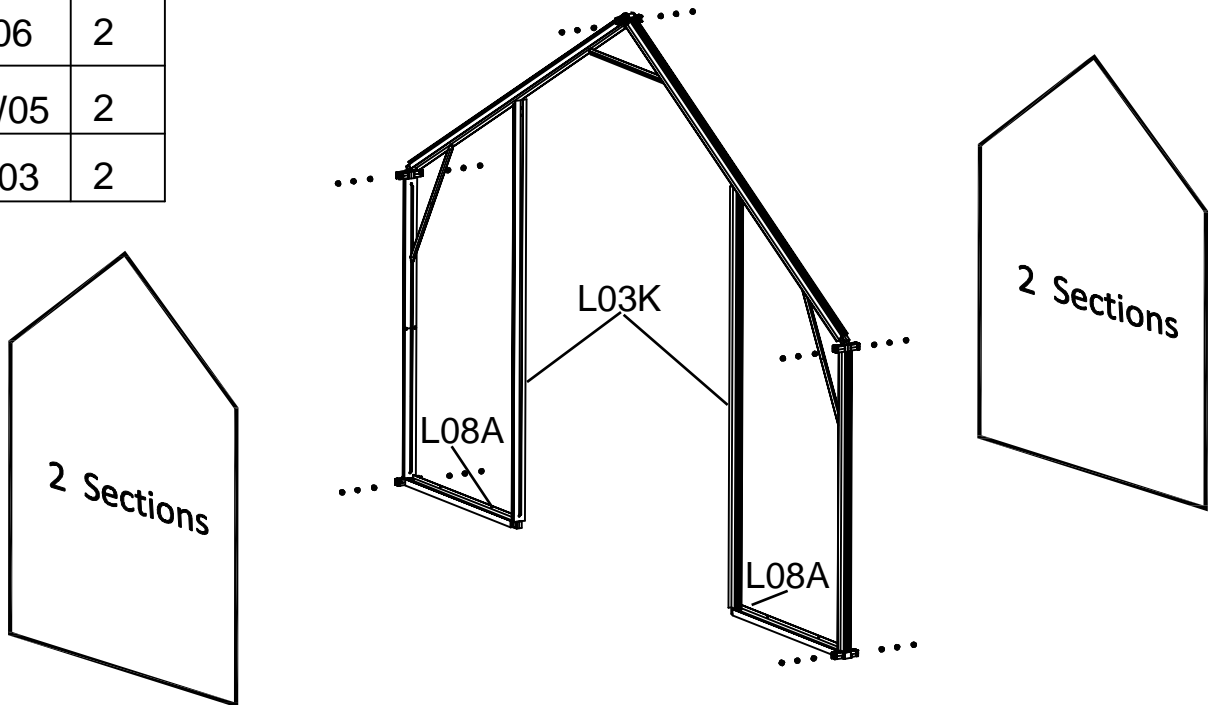

2 Sections Assembly Instruction

Roof Vent Assembly

PART	NO.	QTY.
	L03A	2
	L03B	2
	L03K	2
	L08A	2
	L05E	2
	L05F	4
	W01	2
	G	2
	H	1
	K	2
	M	2
	S01 M6X10	14
	M01 M6	14
	J04	2
	J05	1
	J06	2
	W05	2
	S03	2

Middle Section Assembly Instruction

Note: Parts L03K and L08A are optional and are generally only required in climates where there is heavy snowfall. These can be added easily at any time if required.

Example of 4M x4M Greenhouse

Door2 Assembly