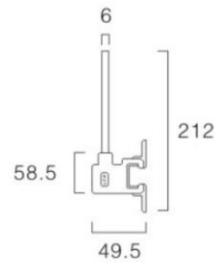

PAISE 203 / 204

  	Light source	RGB triple SMD 5050
	Working Power	12W
	Operating Voltage	DC24V
	Protection Grade	IP65
	Lumen Depreciation	50000 Hours With 30% Depreciation
	Beam angle	60°, 90°, 120°, 180° ...customized
	Lighting Color & finishing color	Customized
	Material	Aluminum Alloy;high density & high-quality light guide plate with excellent weather resistance
	Pakaging	
	Control	standard DMX512 or SPI signal
Operating temperature:	-20°C~50°C	