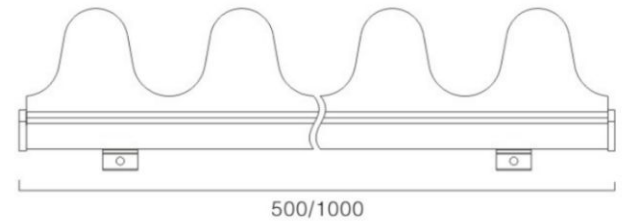

PAISE 203 / 204

  	Light source	RGB triple SMD 5050
	Working Power	12W
	Operating Voltage	DC24V
	Protection Grade	IP65
	Lumen Depreciation	50000 Hours With 30% Depreciation
	Beam angle	60°, 90°, 120°, 180° ...customized
	Lighting Color & finishing color	Customized
	Material	Aluminum Alloy;high density & high-quality light guide plate with excellent weather resistance
	Pakaging	
	Control	standard DMX512 or SPI signal
Operating temperature:	-20°C~50°C	