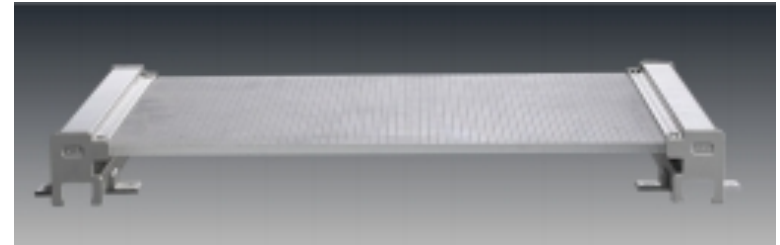

Acrylic panel light cover building, instead of general glass. Not only saving cost, but also avoiding sunshine prevent by glass. In day, people can't aware there is a cover out of building

Light along acrylic pattern, by changes of colors makes a magic environment.

PAISE 203 / 204

  	Light source	RGB triple SMD 5050
	Working Power	12W
	Operating Voltage	DC24V
	Protection Grade	IP65
	Lumen Depreciation	50000 Hours With 30% Depreciation
	Beam angle	60°, 90°, 120°, 180° ...customized
	Lighting Color & finishing color	Customized
	Material	Aluminum Alloy;high density & high-quality light guide plate with excellent weather resistance
	Pakaging	
	Control	standard DMX512 or SPI signal
Operating temperature:	-20°C~50°C	