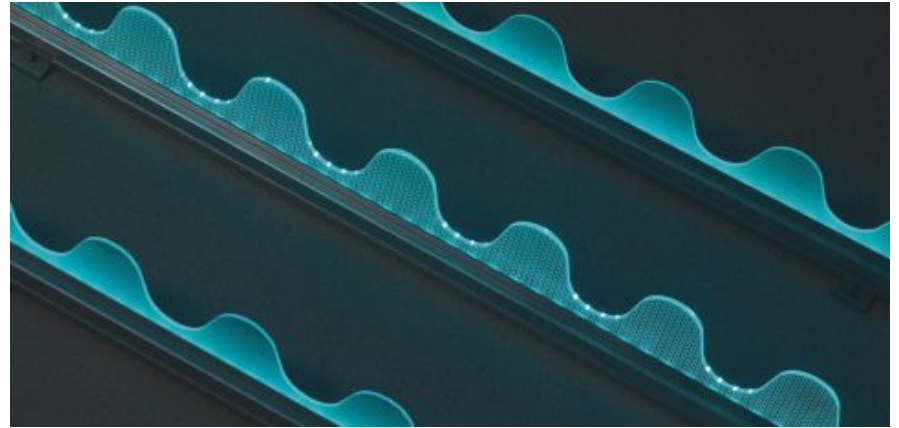

Acrylic panel light cover building, instead of general glass. Not only saving cost, but also avoiding sunshine prevent by glass. In day, people can't aware there is a cover out of building

Light along acrylic pattern, by changes of colors makes a magic environment.

PAISE 203 / 204

  	Light source	RGB triple SMD 5050
	Working Power	12W
	Operating Voltage	DC24V
	Protection Grade	IP65
	Lumen Depreciation	50000 Hours With 30% Depreciation
	Beam angle	60°, 90°, 120°, 180° ...customized
	Lighting Color & finishing color	Customized
	Material	Aluminum Alloy;high density & high-quality light guide plate with excellent weather resistance
	Pakaging	
	Control	standard DMX512 or SPI signal
Operating temperature:	-20°C~50°C	