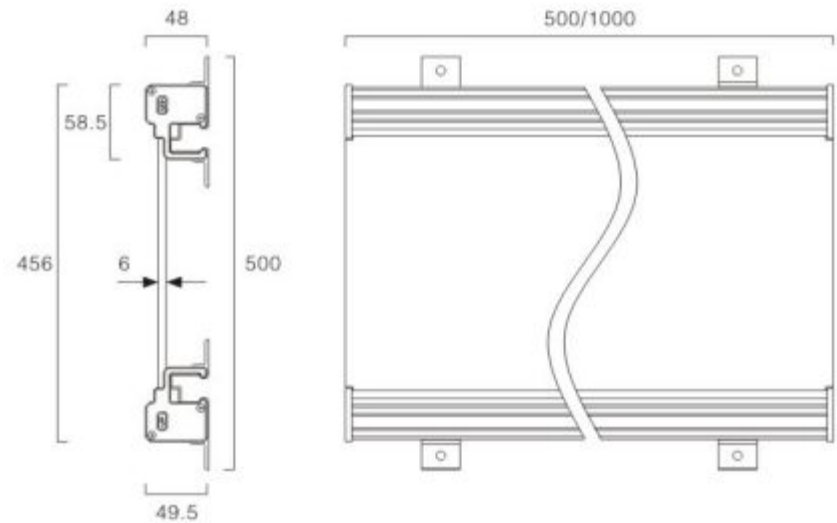

PAISE 203 / 204

  	Light source	RGB triple SMD 5050
	Working Power	12W
	Operating Voltage	DC24V
	Protection Grade	IP65
	Lumen Depreciation	50000 Hours With 30% Depreciation
	Beam angle	60°, 90°, 120°, 180° ...customized
	Lighting Color & finishing color	Customized
	Material	Aluminum Alloy;high density & high-quality light guide plate with excellent weather resistance
	Pakaging	
	Control	standard DMX512 or SPI signal
Operating temperature:	-20°C~50°C	