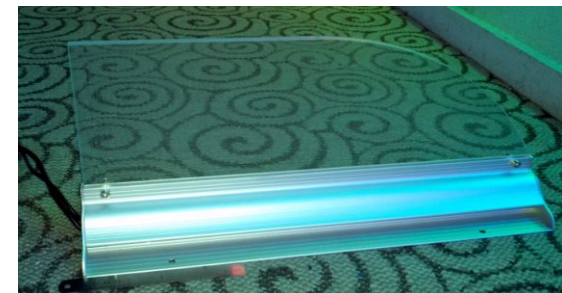

Acrylic panel light cover building, instead of general glass. Not only saving cost, but also avoiding sunshine prevent by glass. In day, people can't aware there is a cover out of building

Light along acrylic pattern, by changes of colors makes a magic environment.

PAISE 203 / 204

  	Light source	RGB triple SMD 5050
	Working Power	12W
	Operating Voltage	DC24V
	Protection Grade	IP65
	Lumen Depreciation	50000 Hours With 30% Depreciation
	Beam angle	60°, 90°, 120°, 180° ...customized
	Lighting Color & finishing color	Customized
	Material	Aluminum Alloy;high density & high-quality light guide plate with excellent weather resistance
	Pakaging	
	Control	standard DMX512 or SPI signal
Operating temperature:	-20°C~50°C	