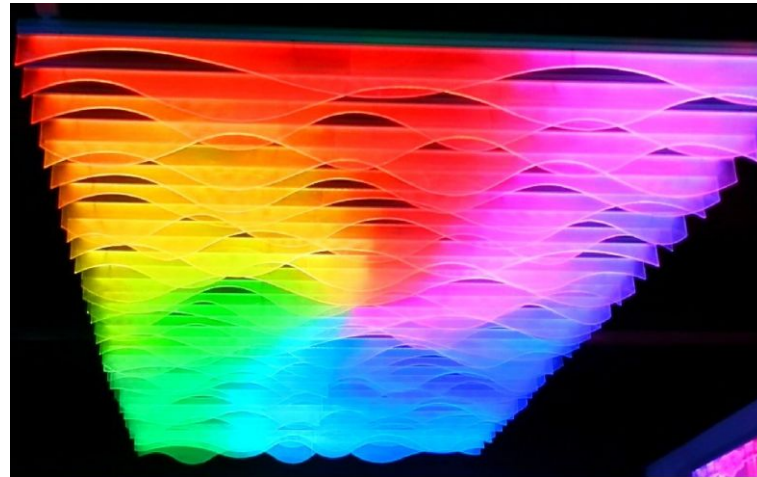

Acrylic panel light cover building, instead of general glass. Not only saving cost, but also avoiding sunshine prevent by glass. In day, people can't aware there is a cover out of building

Light along acrylic pattern, by changes of colors makes a magic environment.

PAISE 203 / 204

  	Light source	RGB triple SMD 5050
	Working Power	12W
	Operating Voltage	DC24V
	Protection Grade	IP65
	Lumen Depreciation	50000 Hours With 30% Depreciation
	Beam angle	60°, 90°, 120°, 180° ...customized
	Lighting Color & finishing color	Customized
	Material	Aluminum Alloy;high density & high-quality light guide plate with excellent weather resistance
	Pakaging	
	Control	standard DMX512 or SPI signal
Operating temperature:	-20°C~50°C	