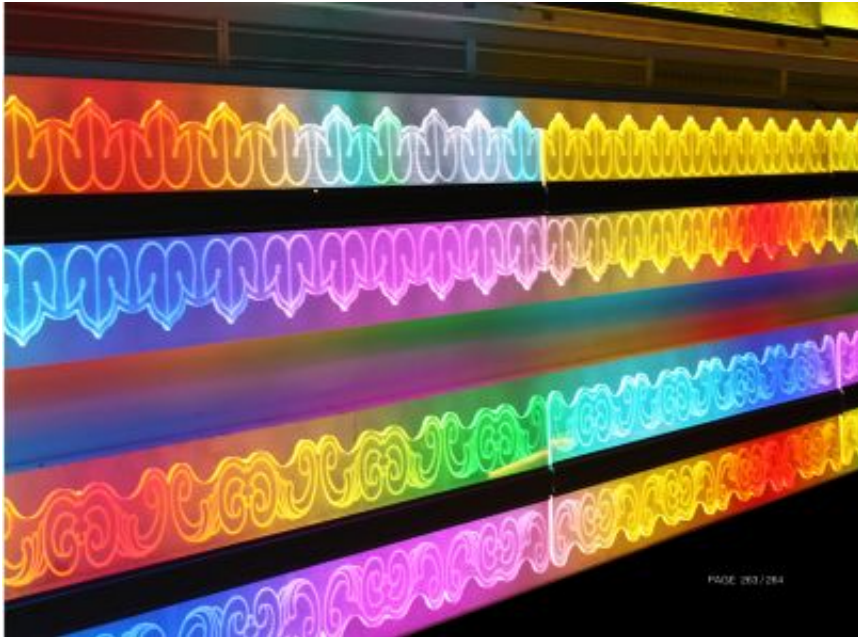

Acrylic panel light cover building, instead of general glass. Not only saving cost, but also avoiding sunshine prevent by glass. In day, people can't aware there is a cover out of building

Light along acrylic pattern, by changes of colors makes a magic environment.

PAISE 203 / 204

  	Light source	RGB triple SMD 5050
	Working Power	12W
	Operating Voltage	DC24V
	Protection Grade	IP65
	Lumen Depreciation	50000 Hours With 30% Depreciation
	Beam angle	60°, 90°, 120°, 180° ...customized
	Lighting Color & finishing color	Customized
	Material	Aluminum Alloy;high density & high-quality light guide plate with excellent weather resistance
	Pakaging	
	Control	standard DMX512 or SPI signal
Operating temperature:	-20°C~50°C	