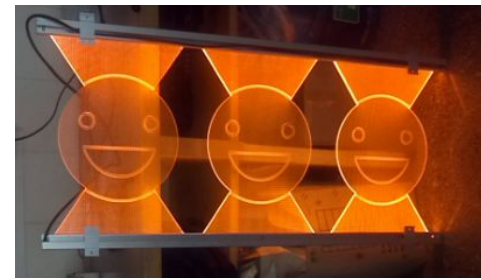

Acrylic panel light cover building, instead of general glass. Not only saving cost, but also avoiding sunshine prevent by glass. In day, people can't aware there is a cover out of building

Light along acrylic pattern, by changes of colors makes a magic environment.

PAISE 203 / 204

  	Light source	RGB triple SMD 5050
	Working Power	12W
	Operating Voltage	DC24V
	Protection Grade	IP65
	Lumen Depreciation	50000 Hours With 30% Depreciation
	Beam angle	60°, 90°, 120°, 180° ...customized
	Lighting Color & finishing color	Customized
	Material	Aluminum Alloy;high density & high-quality light guide plate with excellent weather resistance
	Pakaging	
	Control	standard DMX512 or SPI signal
Operating temperature:	-20°C~50°C	