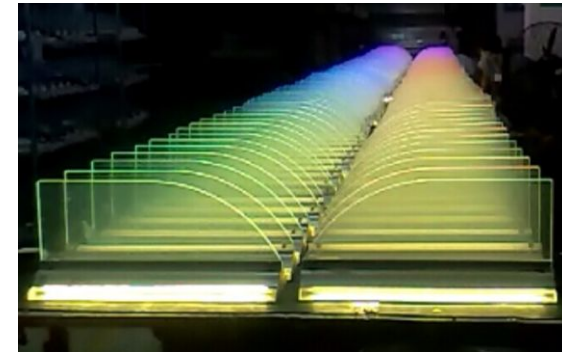

Acrylic panel light cover building, instead of general glass. Not only saving cost, but also avoiding sunshine prevent by glass. In day, people can't aware there is a cover out of building

Light along acrylic pattern, by changes of colors makes a magic environment.

PAISE 203 / 204

  	Light source	RGB triple SMD 5050
	Working Power	12W
	Operating Voltage	DC24V
	Protection Grade	IP65
	Lumen Depreciation	50000 Hours With 30% Depreciation
	Beam angle	60°, 90°, 120°, 180° ...customized
	Lighting Color & finishing color	Customized
	Material	Aluminum Alloy;high density & high-quality light guide plate with excellent weather resistance
	Pakaging	
	Control	standard DMX512 or SPI signal
Operating temperature:	-20°C~50°C	