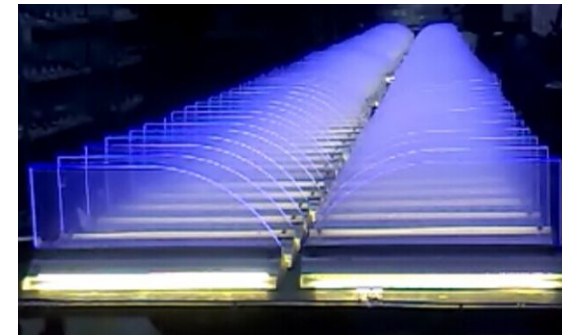

Acrylic panel light cover building, instead of general glass. Not only saving cost, but also avoiding sunshine prevent by glass. In day, people can't aware there is a cover out of building

Light along acrylic pattern, by changes of colors makes a magic environment.

PAISE 203 / 204

  	Light source	RGB triple SMD 5050
	Working Power	12W
	Operating Voltage	DC24V
	Protection Grade	IP65
	Lumen Depreciation	50000 Hours With 30% Depreciation
	Beam angle	60°, 90°, 120°, 180° ...customized
	Lighting Color & finishing color	Customized
	Material	Aluminum Alloy;high density & high-quality light guide plate with excellent weather resistance
	Pakaging	
	Control	standard DMX512 or SPI signal
Operating temperature:	-20°C~50°C	