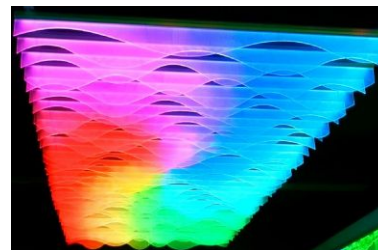

Acrylic panel light cover building, instead of general glass. Not only saving cost, but also avoiding sunshine prevent by glass. In day, people can't aware there is a cover out of building

Light along acrylic pattern, by changes of colors makes a magic environment.

PAISE 203 / 204

  	Light source	RGB triple SMD 5050
	Working Power	12W
	Operating Voltage	DC24V
	Protection Grade	IP65
	Lumen Depreciation	50000 Hours With 30% Depreciation
	Beam angle	60°, 90°, 120°, 180° ...customized
	Lighting Color & finishing color	Customized
	Material	Aluminum Alloy;high density & high-quality light guide plate with excellent weather resistance
	Pakaging	
	Control	standard DMX512 or SPI signal
Operating temperature:	-20°C~50°C	