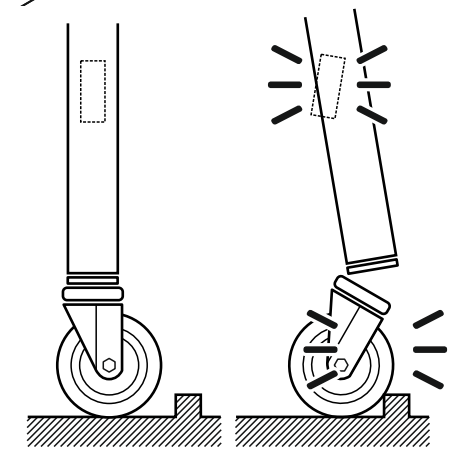

Wall Aluminium Bench - 3 shelves 850X2055/2525/3025

⚠ ATTENTION! ⚠

This product is a displayer and not trolley: so it has to be used just as a simple displayer. Its wheels only allow short journeys on flat and smooth floors just to make cleaning easier. An incorrect use, if you don't pay the proper attention, can damage the product.